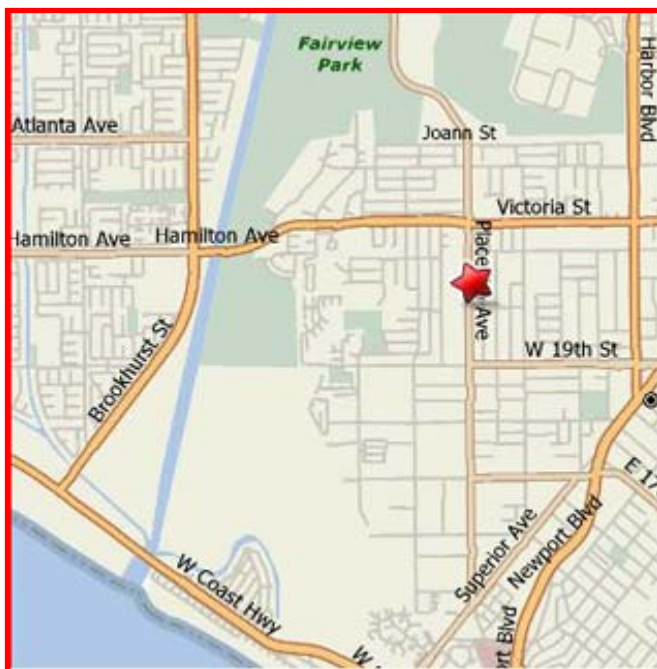

2013 PLACENTIA AVENUE

COSTA MESA, CALIFORNIA 92627

Ashwill Investments

1805 Skypark Circle Suite H
Irvine, California 92614

(714) 476-8088

(714) 874-4571 fax

info@ashwillinv.com