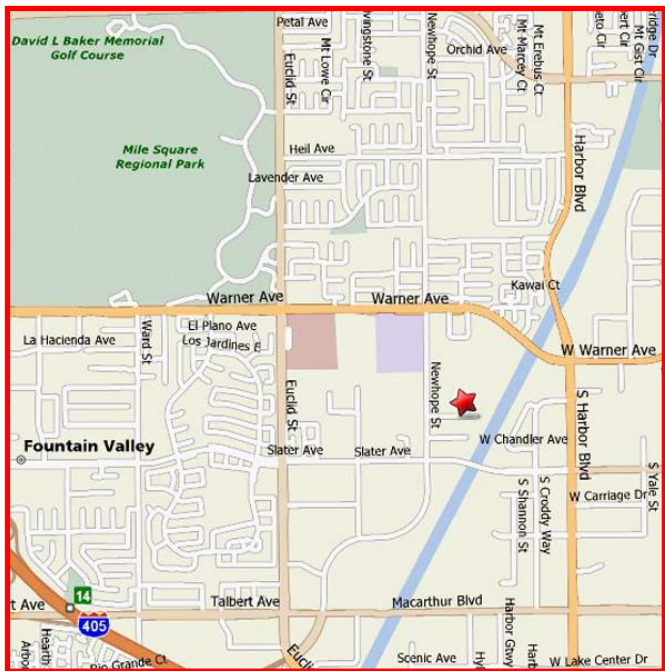

11711 COLEY RIVER CIRCLE

FOUNTAIN VALLEY, CALIFORNIA 92708

Ashwill Investments

18005 Skypark Circle Suite H
Irvine, California 92614
(714) 476-8088
(714) 874-4571 fax
info@ashwillinv.com