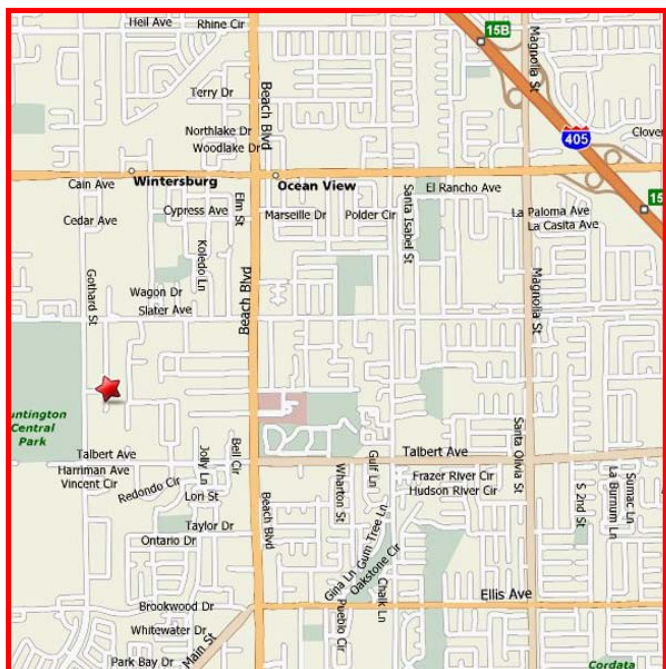

# 17671 METZLER LANE

HUNTINGTON BEACH, CALIFORNIA 92647