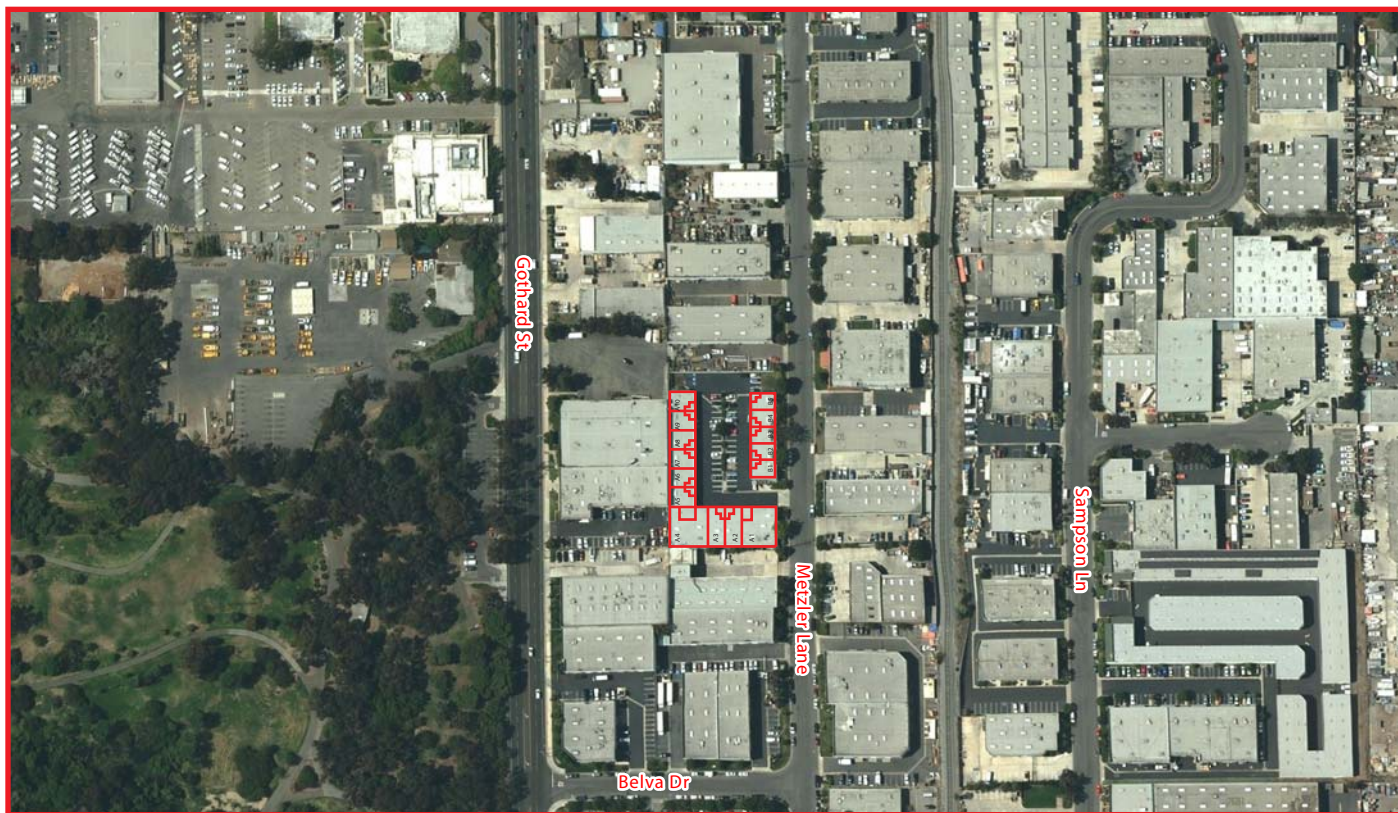

# 17671 METZLER LANE

HUNTINGTON BEACH, CALIFORNIA 92647