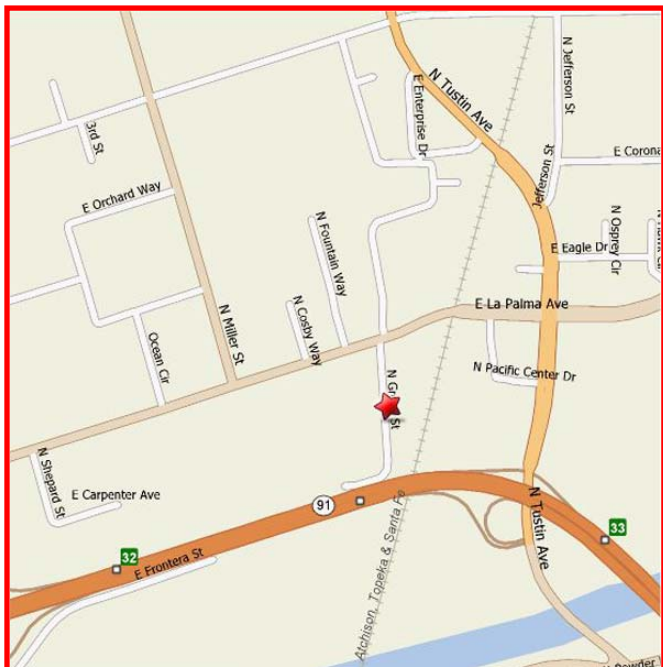

1010 N. GROVE STREET

ANAHEIM, CALIFORNIA 92806

Ashwill Investments

18005 Skypark Circle Suite H

Irvine, California 92614

(714) 476-8088

(714) 874-4571 fax

info@ashwillinv.com