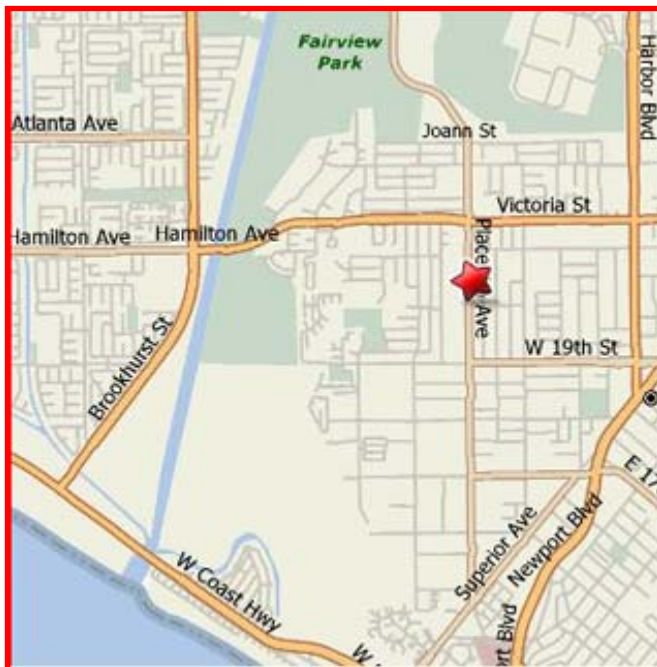

2035 PLACENTIA AVENUE

COSTA MESA, CALIFORNIA 92627

Ashwill Investments

18005 Skypark Circle Suite H

Irvine, California 92614

(714) 476-8088

(714) 874-4571 fax

info@ashwillinv.com