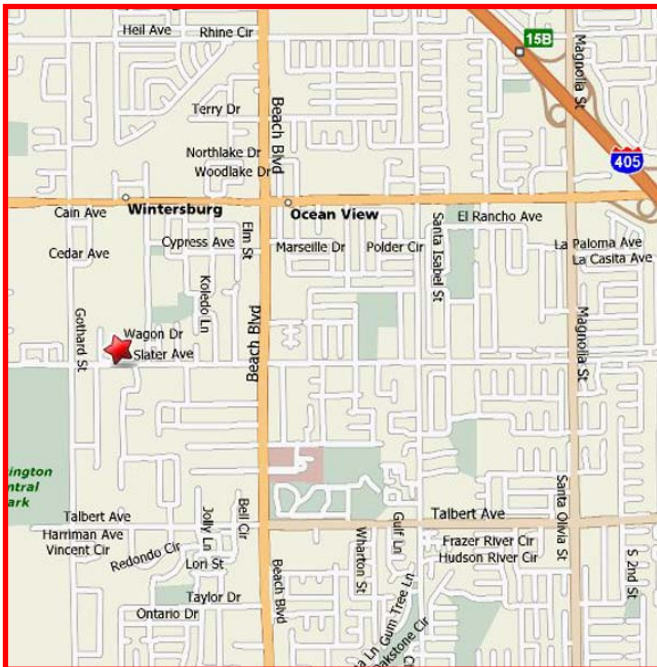

# 7522 SLATER AVENUE

HUNTINGTON BEACH, CALIFORNIA 92647